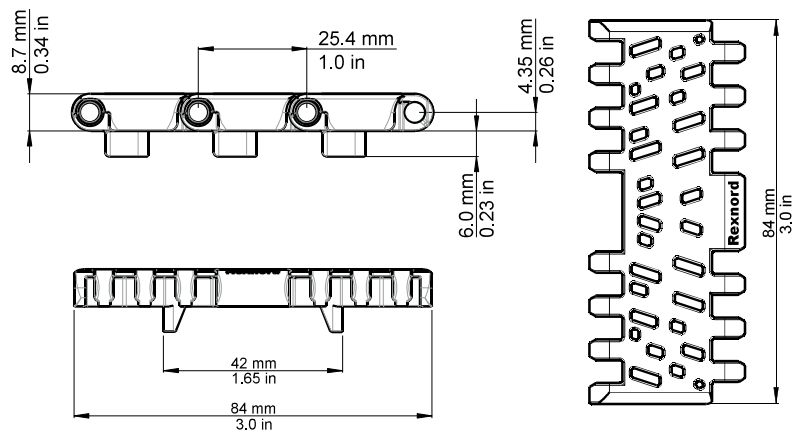

FlatTop 1001-84MM

Rexnord 1001-84mm Series FlatTop Chain Material Overview

Chain Type	Material	Code Number	Working Load (max)	Weight	Backflex Radius (min)	Temperature Range °C	
			N/m / lbs	kg/m / lbs/ft	mm / in	Dry	Wet
DRY-PT1001FT-84MM_MTW PT-1DP	DRY-PT	10522806	337 / 1500	0.40 / 0.59	1.00 / 25.4	4 to 80 / 4 to 65	
PSX1001FT-84MM_MTW_PT-1DP	PSX	10522807	337 / 1500	0.40 / 0.59	1.00 / 25.4		
XLG1001FT-84MM_MTW_PT-1DP	XLG	10522808	337 / 1500	0.40 / 0.59	1.00 / 25.4		
HP1001FT-84MM_MTW_PT-1DP	HP	10522812	337 / 1500	0.40 / 0.59	1.00 / 25.4		
DKA1001FT-84MM_MTW_PT-1DP	DKA	10522795	337 / 1500	0.40 / 0.59	1.00 / 25.4		

Flush Grid 1001-84MM

Rexnord 1001-84mm Series Flush Grid Chain Material Overview

Chain Type	Material	Code Number	Working Load (max)	Weight	Backflex Radius (min)	Temperature Range °C	
			N/m / lbs	kg/m / lbs/ft	mm / in	Dry	Wet
DRY-PT1001FG-84MM_MTW PT-1DP	DRY-PT	10522829	337 / 1500	0.38 / 0.57	1.00 / 25.4	4 to 80 / 4 to 65	
PSX1001FG-84MM_MTW_PT-1DP	PSX	10522830	337 / 1500	0.38 / 0.57	1.00 / 25.4		
XLG1001FG-84MM_MTW_PT-1DP	XLG	10522831	337 / 1500	0.38 / 0.57	1.00 / 25.4		
HP1001FG-84MM_MTW_PT-1DP	HP	10522834	337 / 1500	0.38 / 0.57	1.00 / 25.4		
DKA1001FG-84MM_MTW_PT-1DP	DKA	10522828	337 / 1500	0.38 / 0.57	1.00 / 25.4		