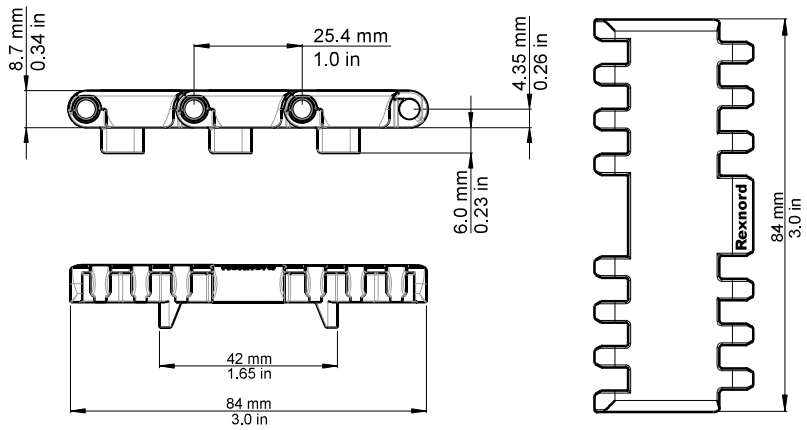

FlatTop 1001-84MM

Rexnord 1001-84mm Series FlatTop Chain Material Overview

Chain Type	Material	Code Number	Working Load (max)	Weight	Backflex Radius (min)	Temperature Range °C	
			N/m / lbs	kg/m / lbs/ft	mm / in	Dry	Wet
DRY-PT1001FT-84MM_MTW PT-1DP	DRY-PT	10522806	337 / 1500	0.40 / 0.59	1.00 / 25.4	4 to 80 / 4 to 65	
PSX1001FT-84MM_MTW_PT-1DP	PSX	10522807	337 / 1500	0.40 / 0.59	1.00 / 25.4		
XLG1001FT-84MM_MTW_PT-1DP	XLG	10522808	337 / 1500	0.40 / 0.59	1.00 / 25.4		
HP1001FT-84MM_MTW_PT-1DP	HP	10522812	337 / 1500	0.40 / 0.59	1.00 / 25.4		
DKA1001FT-84MM_MTW_PT-1DP	DKA	10522795	337 / 1500	0.40 / 0.59	1.00 / 25.4		

Flush Grid 1001-84MM

Rexnord 1001-84mm Series Flush Grid Chain Material Overview

Chain Type	Material	Code Number	Working Load (max)	Weight	Backflex Radius (min)	Temperature Range °C	
			N/m / lbs	kg/m / lbs/ft	mm / in	Dry	Wet
DRY-PT1001FG-84MM_MTW PT-1DP	DRY-PT	10522829	337 / 1500	0.38 / 0.57	1.00 / 25.4	4 to 80 / 4 to 65	
PSX1001FG-84MM_MTW_PT-1DP	PSX	10522830	337 / 1500	0.38 / 0.57	1.00 / 25.4		
XLG1001FG-84MM_MTW_PT-1DP	XLG	10522831	337 / 1500	0.38 / 0.57	1.00 / 25.4		
HP1001FG-84MM_MTW_PT-1DP	HP	10522834	337 / 1500	0.38 / 0.57	1.00 / 25.4		
DKA1001FG-84MM_MTW_PT-1DP	DKA	10522828	337 / 1500	0.38 / 0.57	1.00 / 25.4		