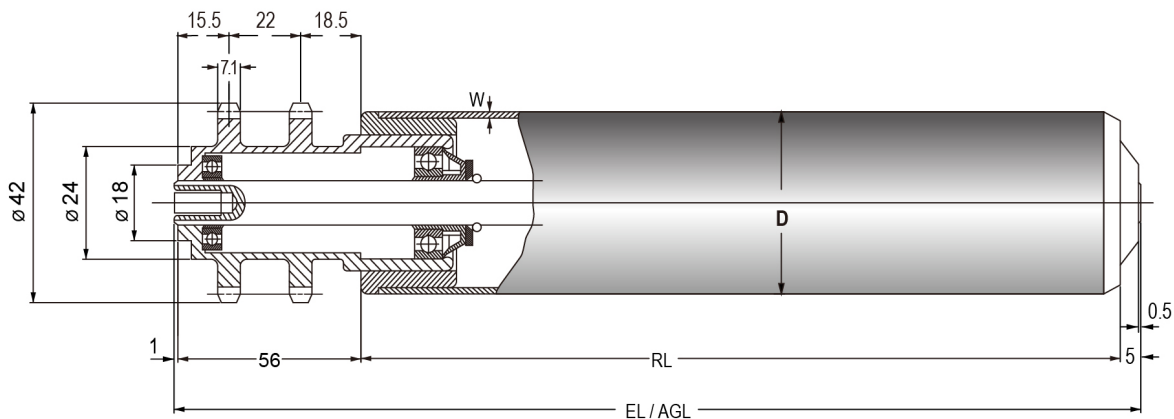

# 強制式輸送滾筒

Fixed Drive Roller

# 9T-2

內牙軸心 Female threaded spindle

9T-2 雙排 鐵齒輪，使用RS40鏈條(1/2 x 5/16")

9T-2 plastic sprocket for chain 1/2 x 5/16"

$$EL/AGL = RL + 62mm$$

外管材質 Tube Quality	管徑及管厚 D x W	齒輪/齒數 No. Teeth	料號:滾筒長度RL必須註明 軸心外徑 mm 12mm/M8*20 & 14mm/M8*20
ABS	50*2.8	9	FD2P50.28.12.9 FD2P50.28.14.9
	60*3.0	9	FD2P60.30.12.9 FD2P60.30.14.9
鋼鍍鋅 Zinc plated steel	42*2.0	9	FD2Z42.20.12.9 FD2Z42.20.14.9
	50*1.5	9	FD2Z50.15.12.9 FD2Z50.15.14.9
	57*1.5	9	FD2Z57.15.12.9 FD2Z57.15.14.9
	60*2.0	9	FD2Z60.20.12.9 FD2Z60.20.14.9
不鏽鋼 Stainless steel	42*2.0	9	FD2S42.20.12.9 FD2S42.20.14.9
	50*1.5	9	FD2S50.15.12.9 FD2S50.15.14.9
	60*2.0	9	FD2S60.20.12.9 FD2S60.20.14.9
包層管 Stainless-steel-clad tubes	42*1.5	9	FD2C42.15.12.9 FD2C42.15.14.9
	50*1.5	9	FD2C50.15.12.9 FD2C50.15.14.9
	57*1.5	9	FD2C57.15.12.9 FD2C57.15.14.9
	60*2.0	9	FD2C60.20.12.9 FD2C60.20.14.9