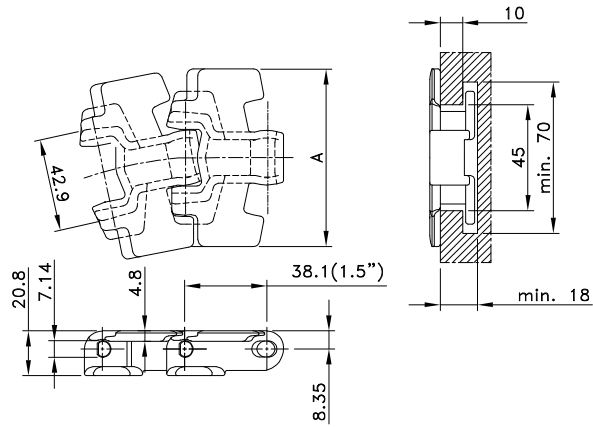

Small Radius Single Hinge Tab With Thick Top Plate

Chain Type	Code Number	Plate Width		Weight	Sideflex Radius (min)	Working Load (max.)	Backflex Radius (min)	Plate Thickness
		A						
		mm	inch	kg/m	mm	N (21°C)	mm	mm
LF-Acetal								
LF 879 TAB BO-K325	L0879605412	82.5	3.25	1.08	190	2100	40	4,8
LF 879 TAB BO-K450	L0879605422	114.3	4.50	1.20				
HP-Acetal								
HP 879 TAB BO-K325	L0879621823	82.5	3.25	1.08	190	2100	40	4,8
HP 879 TAB BO-K450	L0879615683	114.3	4.50	1.20				
BWX-Polyamide Composite								
BWX 879 TAB BO-K325*	L0879651593	82.5	3.25	1.08	190	2100	40	4,8

Standard length: 3.048 m - 10 feet (80 links).
 * Minimum order quantity 30.48 m - 100 feet.